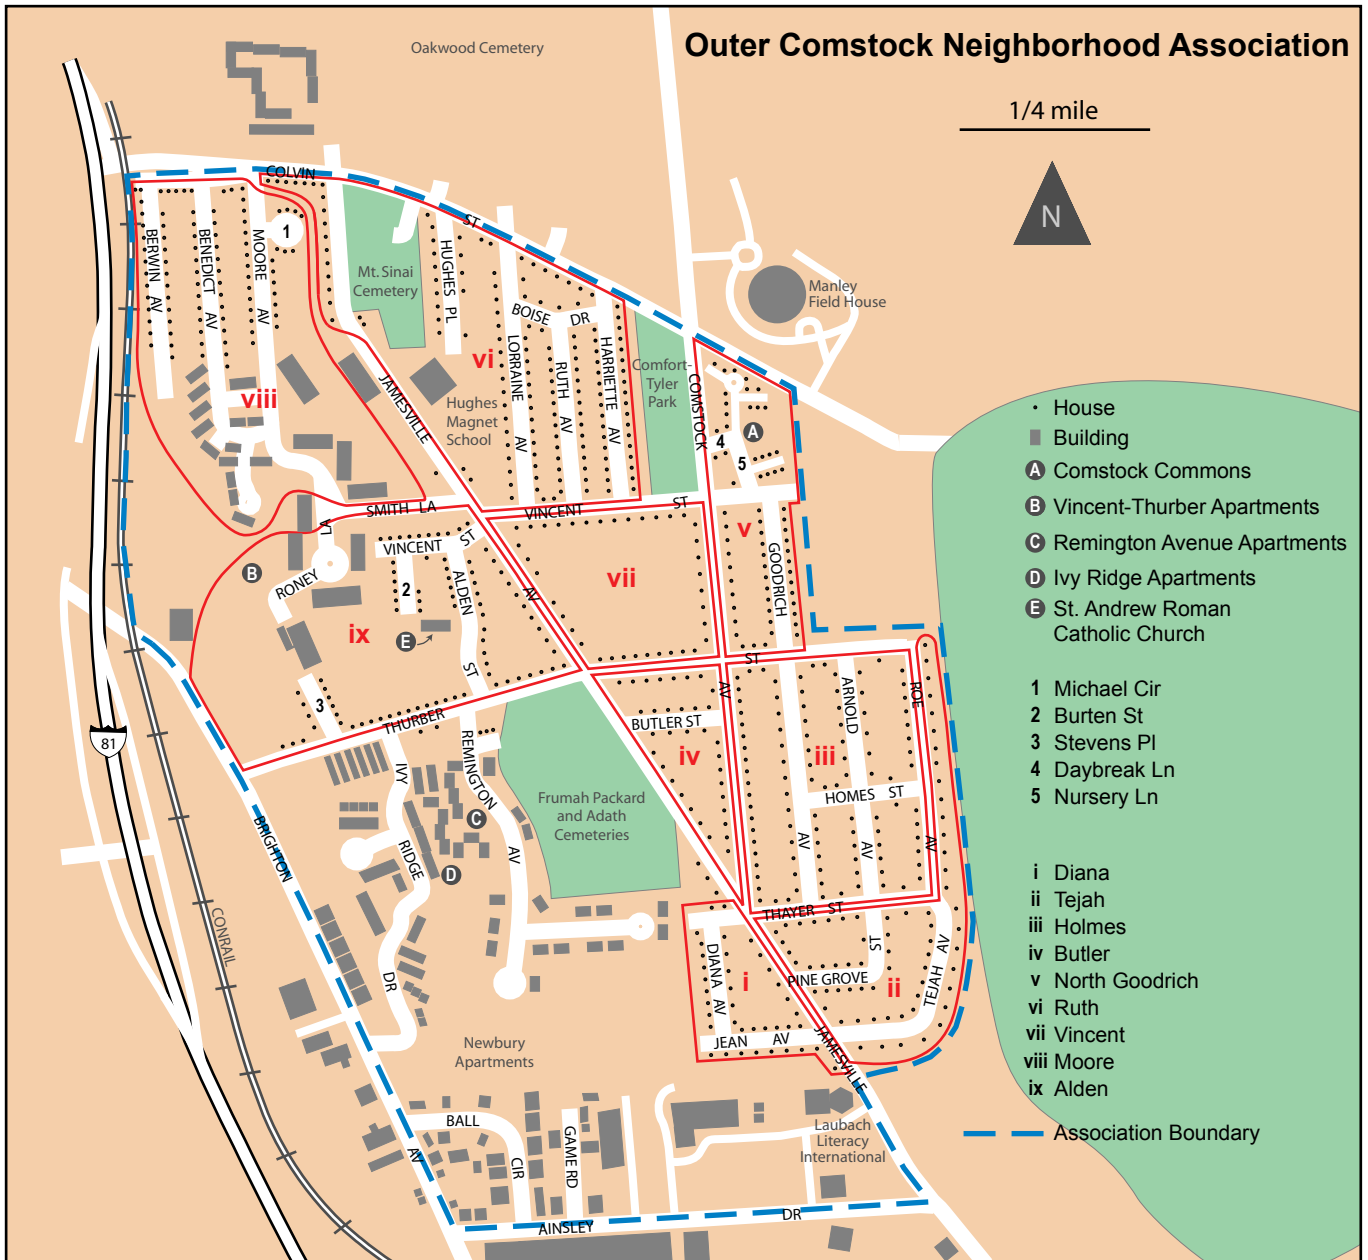

Outer Comstock Neighborhood Association

1/4 mile

- House
- Building
- Ⓐ Comstock Commons
- Ⓑ Vincent-Thurber Apartments
- Ⓒ Remington Avenue Apartments
- Ⓓ Ivy Ridge Apartments
- Ⓔ St. Andrew Roman Catholic Church

- 1 Michael Cir
- 2 Burten St
- 3 Stevens Pl
- 4 Daybreak Ln
- 5 Nursery Ln

- i Diana
- ii Tejah
- iii Holmes
- iv Butler
- v North Goodrich
- vi Ruth
- vii Vincent
- viii Moore
- ix Alden

— Association Boundary