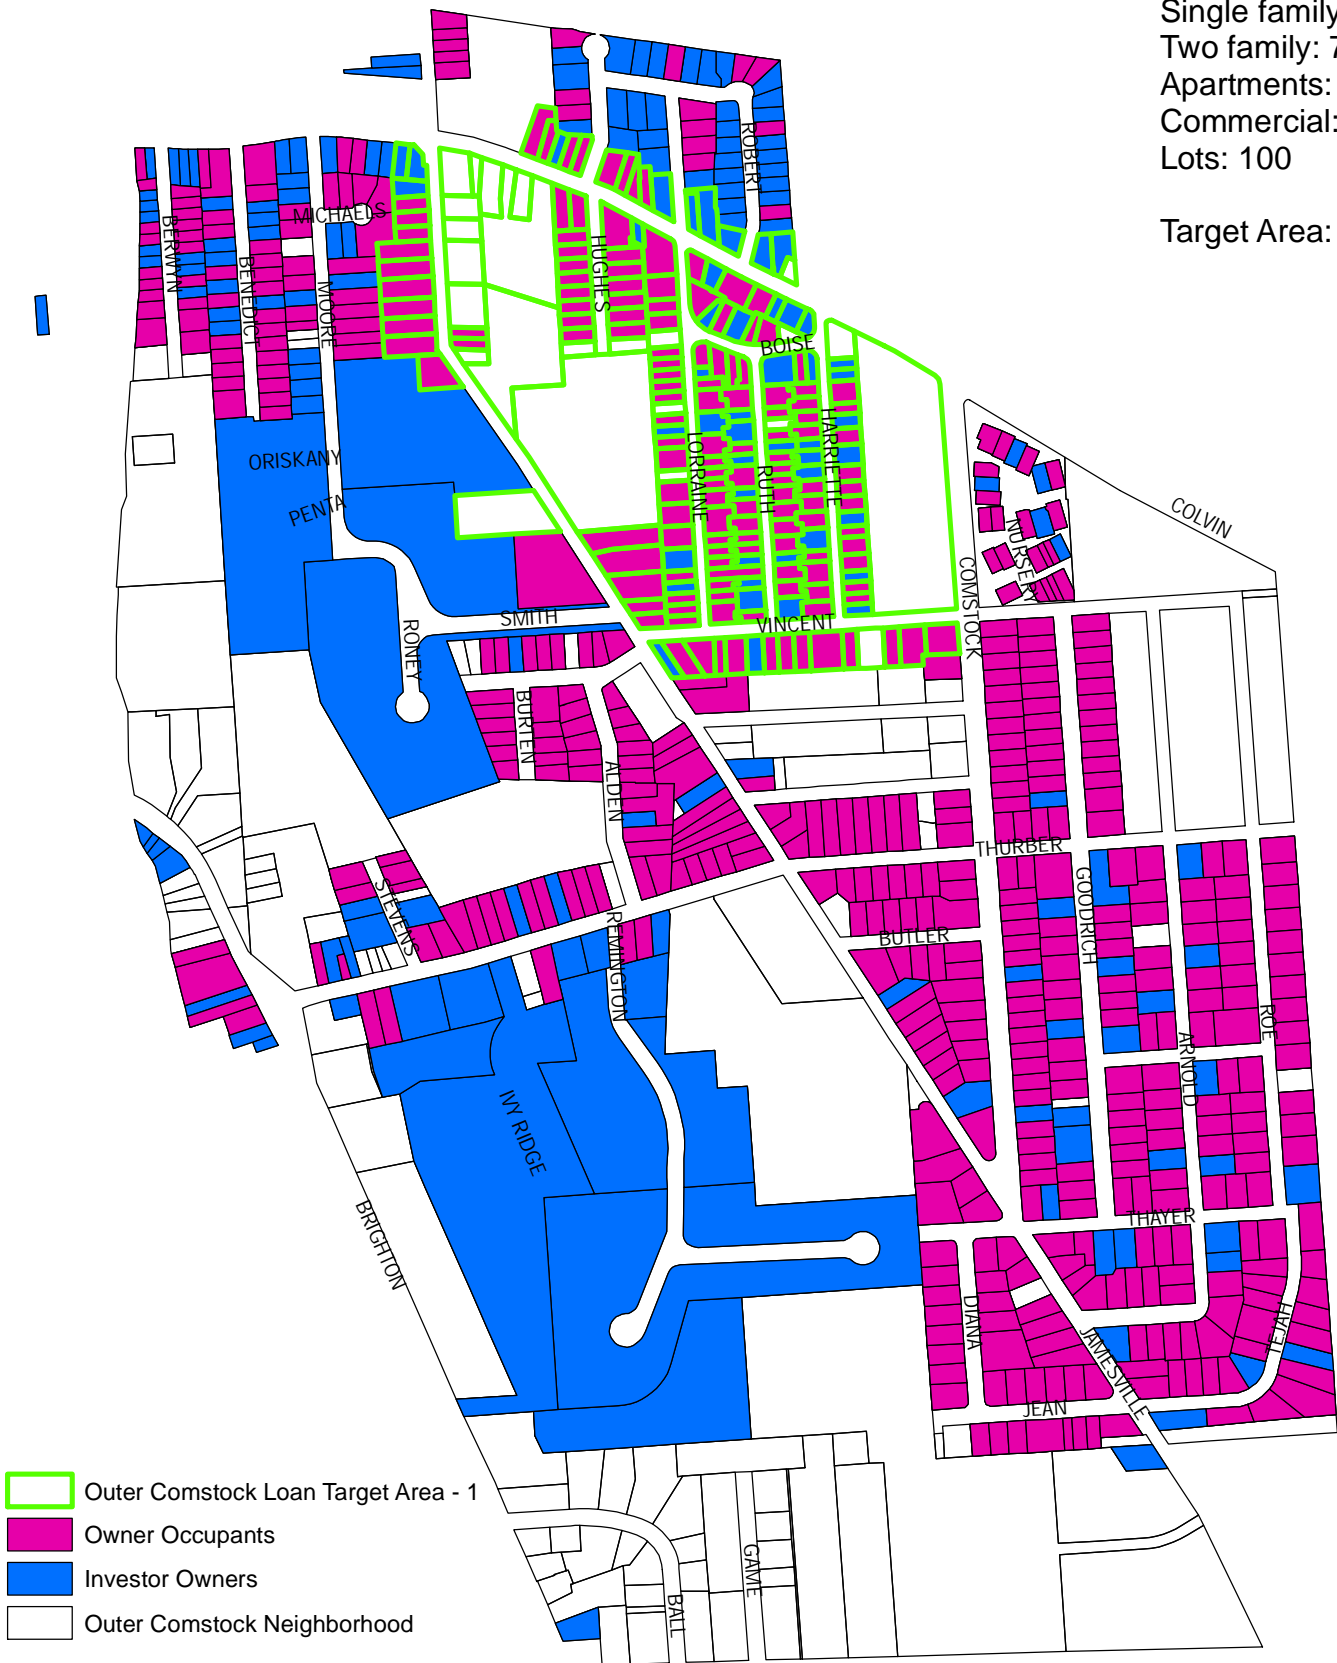

Outer Comstock Neighborhood Owner Occupants

Single family: 692
 Two family: 70
 Apartments: 41
 Commercial: 48
 Lots: 100

Target Area: 215

- Outer Comstock Loan Target Area - 1
- Owner Occupants
- Investor Owners
- Outer Comstock Neighborhood

0 280 560 1,120 Feet